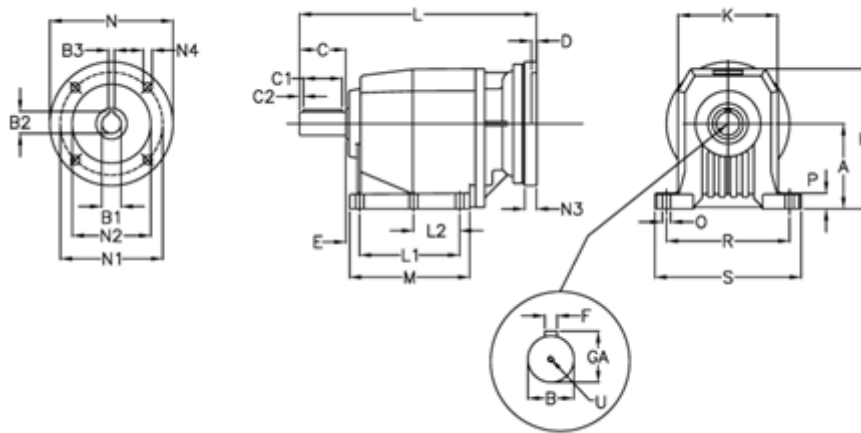

Article number: 40600710381230

Description: Helical gearbox
C703P-103,8-P80B5

Measures

A = 210	D = 4.0	L2 = 0.0	P = 30
B = 60	E = 25	M = 222.0	R = 300
B1 = 19	F = 18	N = 200	S = 350
B2 = 21.8	GA = 64.0	N1 = 165	U = M20x42
B3 = 6	H = 349	N2 = 130	
C = 120	K = 262	N3 = 0	
C1 = 90	L = 473.0	N4 = M10x12	
C2 = 15	L1 = 165.0	O = 22	